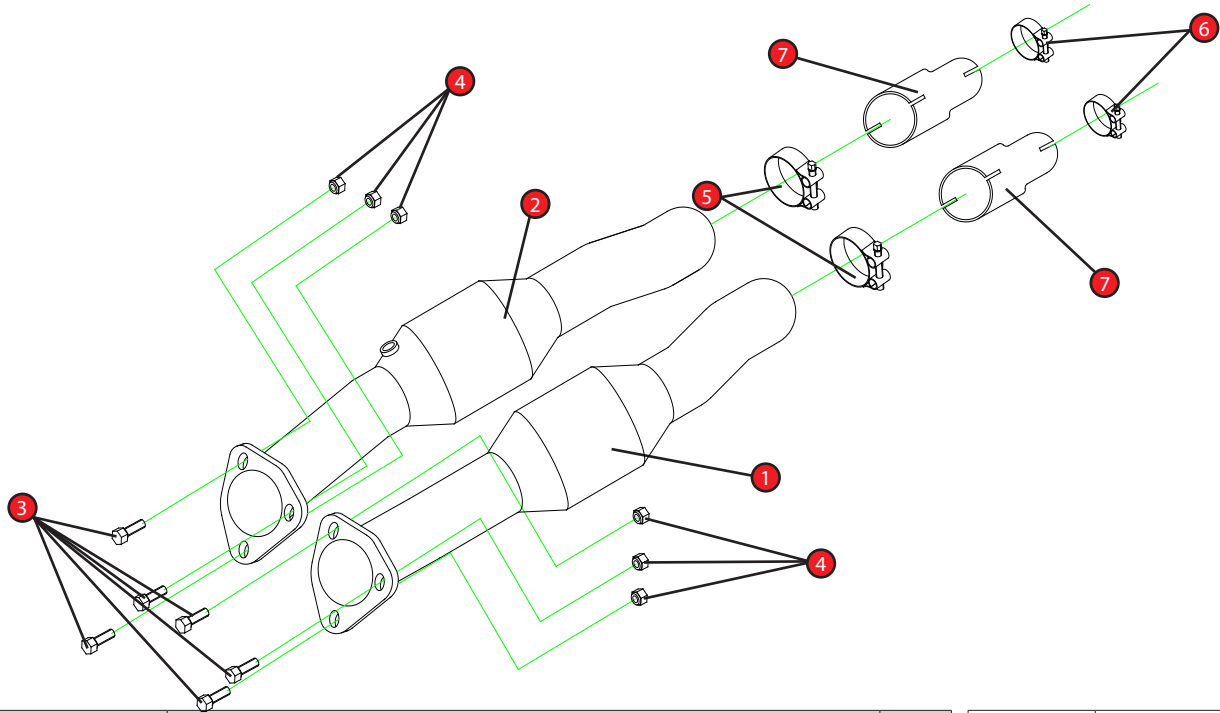

Case 11

CAR	Audi RS3	PART NO.	SAUX054
YEAR	2015-Current	FIT KITS	229FK
NOTES	Where not supplied use original fittings	FEATURES	Pipe Diameter:- 70mm

NO.	PART NO.	DESCRIPTION	QTY
1	631AU	L/H Secondary Sports Cat	1
2	632AU	R/H Secondary Sports Cat	1
Fit Kit			
3	Z017.10050	M8x35mm Hex Head Bolts	6
4	Z017.10063	M8 Nuts	6
5	Z016.10063	72mm H/D Clamp	2
6	Z016.10064	66mm H/D Clamp	2
7	AD80	Adaptor (USE TO FIT TO O.E SYSTEM)	2

E-MARK	N/A
DATE	18/02/16
ISSUE	00
AUTHORISED	M.Ydlibi

NOTE: ENSURE SCORPION SYSTEM IS CLEAR OF MOVING PARTS AND ALL ORIGINAL FUNCTIONS WORK CORRECTLY.

Checked By \_\_\_\_\_