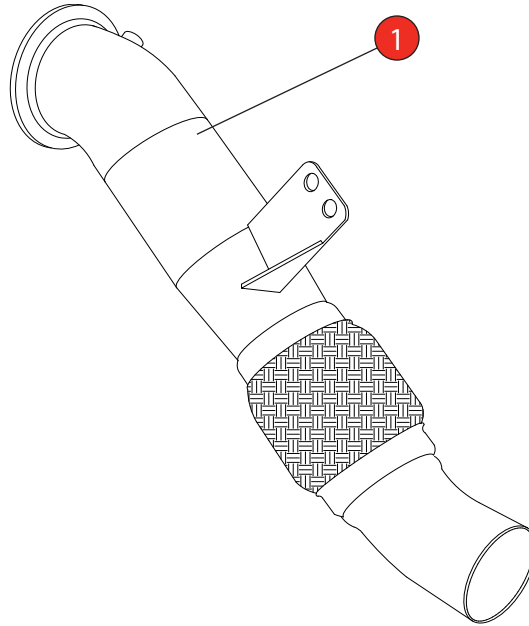

| | | | |
|--------------|--|-----------------|-----------------------|
| Car | BMW M140i / M240i | Part No. | SBMC074 |
| Year | 2016-Current | Fit Kits | N/A |
| Notes | Where not supplied use original fittings | Features | Pipe Diameter:- 101mm |

Estimated Fitting Time: 60 Minutes

| NO. | PART NO. | DESCRIPTION | QTY |
|-----|----------|-----------------|-----|
| 1 | 725BM | De-cat Downpipe | 1 |

| | |
|------------|----------|
| E-MARK | N/A |
| DATE | 29/01/18 |
| ISSUE | 01 |
| AUTHORISED | M.Ydlibi |

NOTE: ENSURE SCORPION SYSTEM IS CLEAR OF MOVING PARTS AND ALL ORIGINAL FUNCTIONS WORK CORRECTLY.

STAY CONNECTED TO RED POWER.