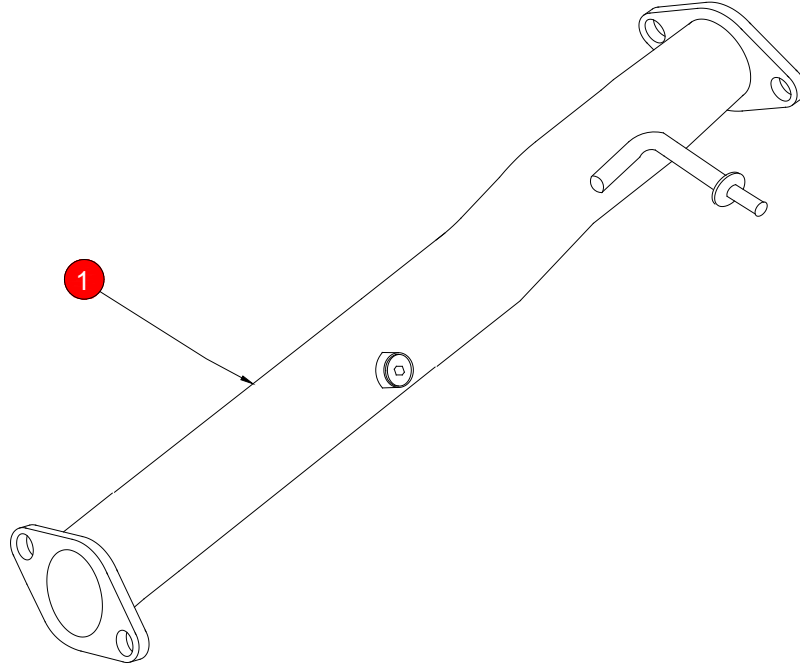

CAR	Focus ST 2.5Turbo 225	PART NO.	SFDC066
YEAR	06-11	FIT KITS	N/A
NOTES	Where not supplied use original fittings Engine management light may come on hen used.	FEATURES	Pipe Diameter:- 76mm/3"

NO.	PART NO.	DESCRIPTION	QTY
1	1124FD	Cat Replacement	1

**NOTE:** ENSURE SCORPION SYSTEM IS CLEAR OF MOVING PARTS AND ALL ORIGINAL FUNCTIONS WORK CORRECTLY.

E-MARK	N/A
DATE	24/10/11
ISSUE	01
AUTHORISED	T.ROWLEY