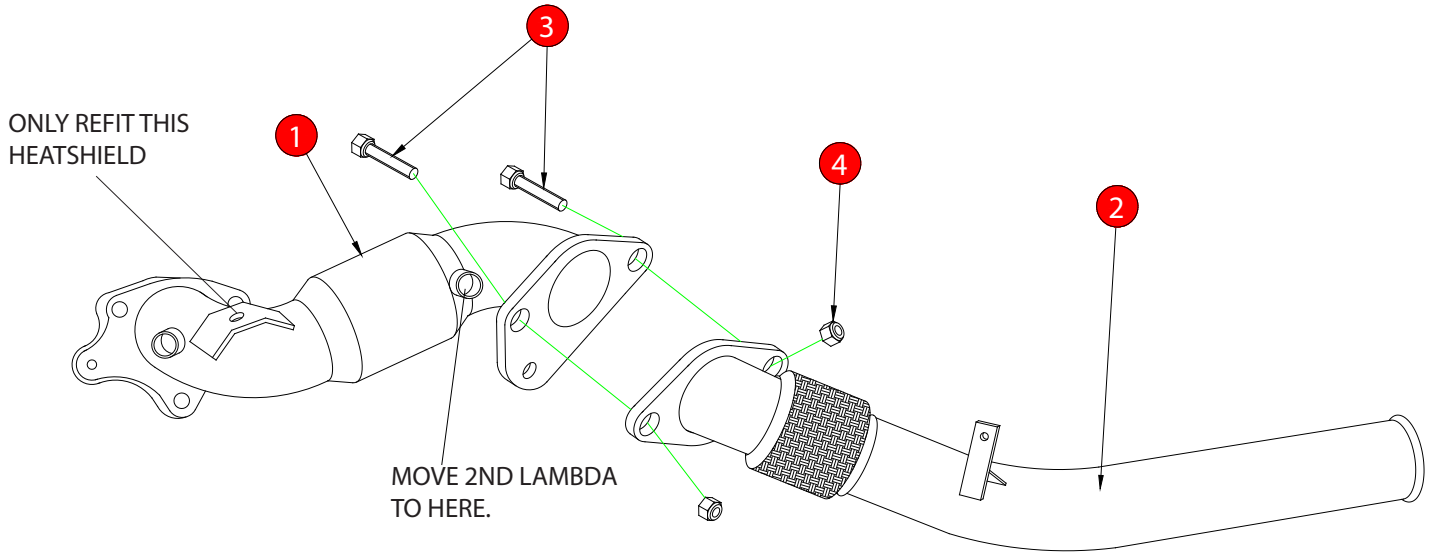

CAR	Renault Clio 200 EDC 1.6T BHMM	PART NO.	SRNPX027
YEAR	13-15	FIT KITS	102FK
NOTES	Where not supplied use original fittings. Fits with O.E and Scorpion SRNS026	FEATURES	Pipe diameter:- 70mm/2 3/4"

NO.	PART NO.	DESCRIPTION	QTY
1	567RN	Turbo Downpipe with Sports Catalyst	1
2	569RN	Secondary De-cat	1
Fit Kit			
3	Z017.10094	M10x30mm Hex Head Bolt	2
4	Z017.11017	M10 Nut	2

E-MARK	N/A
DATE	12/09/16
ISSUE	03
AUTHORISED	T.ROWLEY

NOTE: ENSURE SCORPION SYSTEM IS CLEAR OF MOVING PARTS AND ALL ORIGINAL FUNCTIONS WORK CORRECTLY.

Checked By \_\_\_\_\_