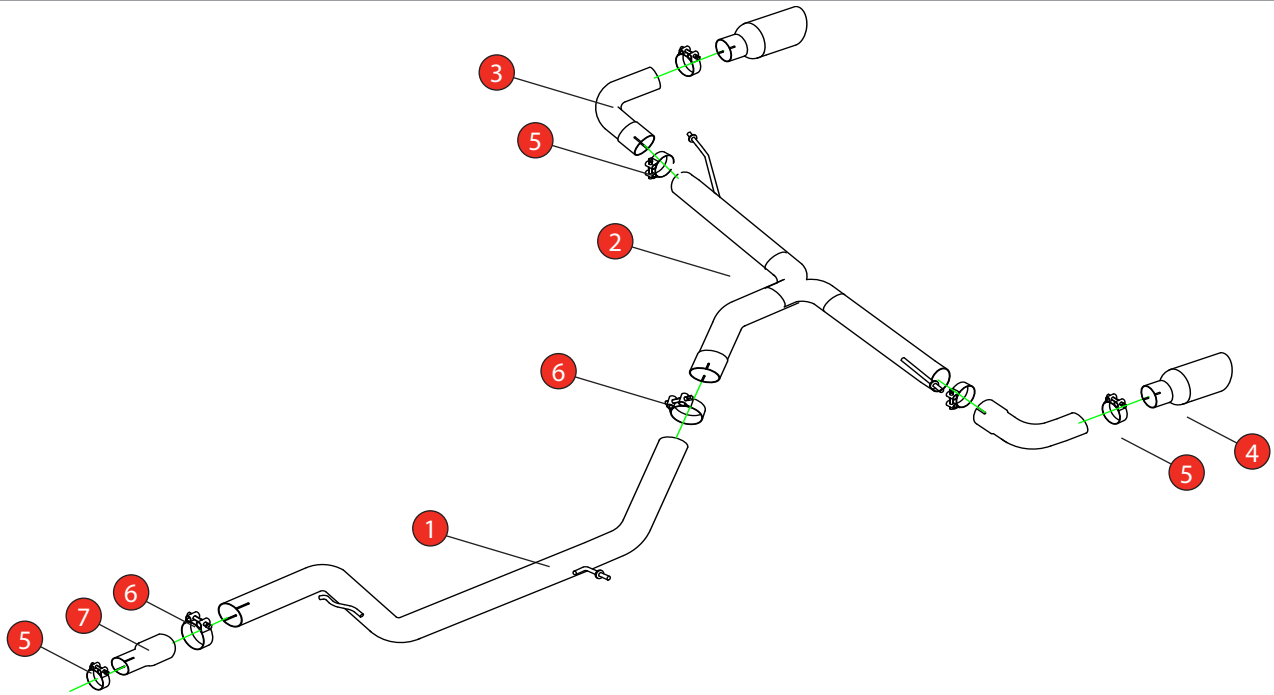

<b>Car</b>	Volkswagen Golf 6 GTi & Edition 35	<b>Part No.</b>	SVWS071C
<b>Year</b>	2009-2013	<b>Fit Kits</b>	270FK
<b>Notes</b>	Where not supplied use original fittings	<b>Features</b>	Pipe Diameter:- 76mm

Estimated Fitting Time: 60 Minutes

NO.	PART NO.	DESCRIPTION	QTY
1	590VW	Non-resonated Centre Section	1
2	819VW	Rear Silencer Delete	1
3	691BM	Trim Connecting Pipe	2
4	Z023.10055	Ø100mm Black Ceramic Daytona Trim	2
<b>Fit Kit</b>			
5	Z016.10064	63-68mm H/D Clamp	5
6	Z016.10062	76.2mm H/D Clamp	2
7	AD46	Adaptor (USE TO FIT TO O.E SYSTEM)	1

HOMOLOGATED	NO
DATE	12/07/2022
ISSUE	00
AUTHORISED	S Shipley

**NOTE:** ENSURE SCORPION SYSTEM IS CLEAR OF MOVING PARTS AND ALL ORIGINAL FUNCTIONS WORK CORRECTLY.

STAY CONNECTED TO RED POWER.