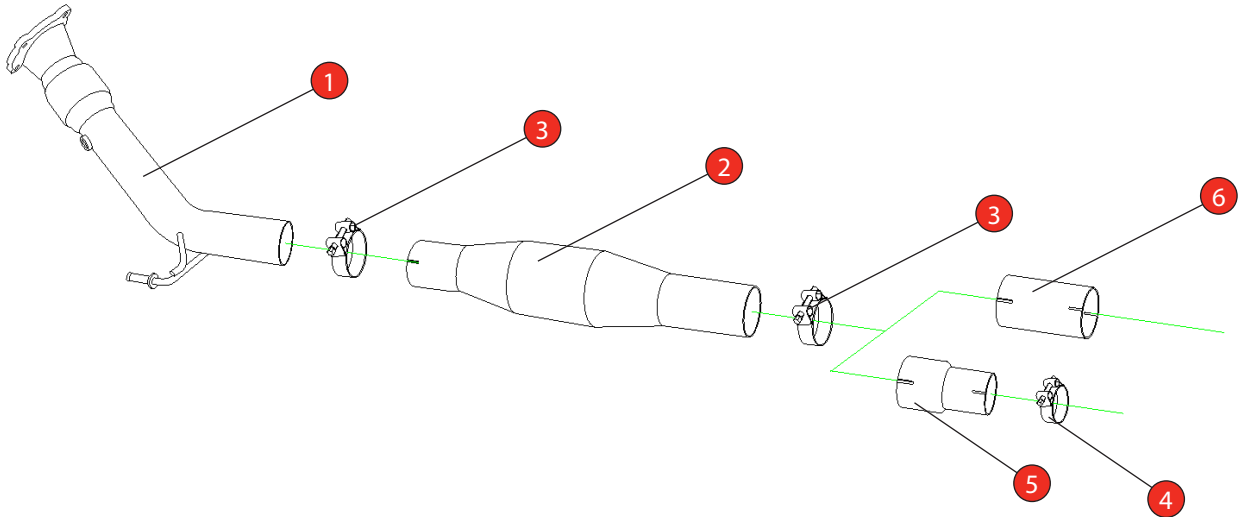

<b>Car</b>	Volkswagen Polo GTI 9n3	<b>Part No.</b>	SVWX052
<b>Year</b>	2006-2011	<b>Fit Kits</b>	266FK
<b>Notes</b>	Where not supplied use original fittings	<b>Features</b>	Pipe Diameter:- 63.5mm

Estimated Fitting Time: 1 Hours and 30 Minutes

NO.	PART NO.	DESCRIPTION	QTY
1	741VW	Turbo Downpipe	1
2	742VW	High Flow Sports Cat Section	1
<b>Fit Kit</b>			
3	Z016.10064	66mm H/D Clamp	2
4	Z016.10004	55-59mm Clamp	1
5	AD55	Adaptor (USE TO FIT TO O.E SYSTEM)	1
6	AD92	Adaptor (USE TO FIT TO SCORPION SYSTEM)	1